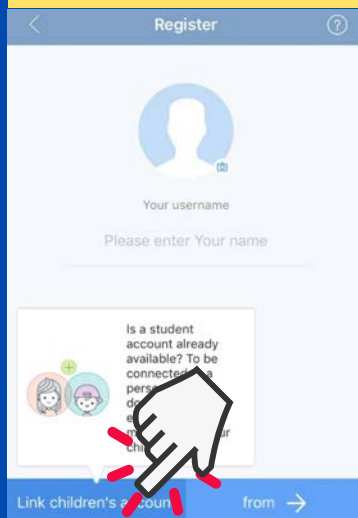

GR WTH

Registration and linkage Guideline

Download on the App Store

GET IT ON Google Play

EXPLORE IT ON AppGallery

www.grwth.hk/app

Download GRWTH AI App Now

Register your account

Entry and verify your mobile number by SMS (Support HK, CN, MO, TW Mobile)

Set up login Password (enter twice)

Select district for more Information

Please Enter your name & Press Link Child

Fill in Student Information and confirm details